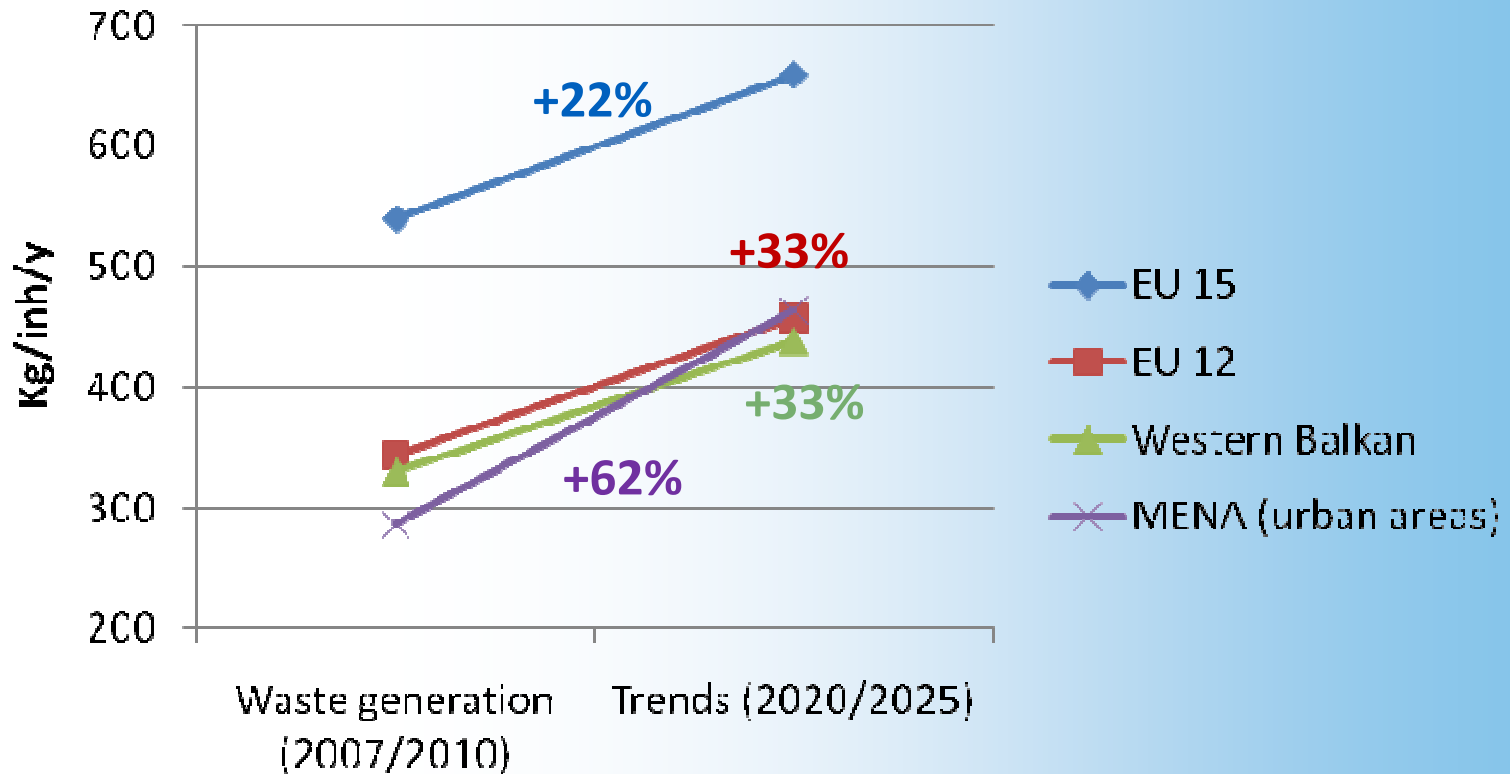

Source: EEA/ Eurostat 2010

Municipal waste collection data

Rural areas are generally less covered

Collection

% of population covered by Municipal waste collection schemes (Pre-assignment)

Challenges

- Waste separation (at source)
- Recycling of solid waste
- No sanitary landfill
- Poor public cooperation / bad habits
- No separate collection at source or at landfill
- Poor landfill management (air pollution, groundwater pollution, ugly scenery, bad smells,...)