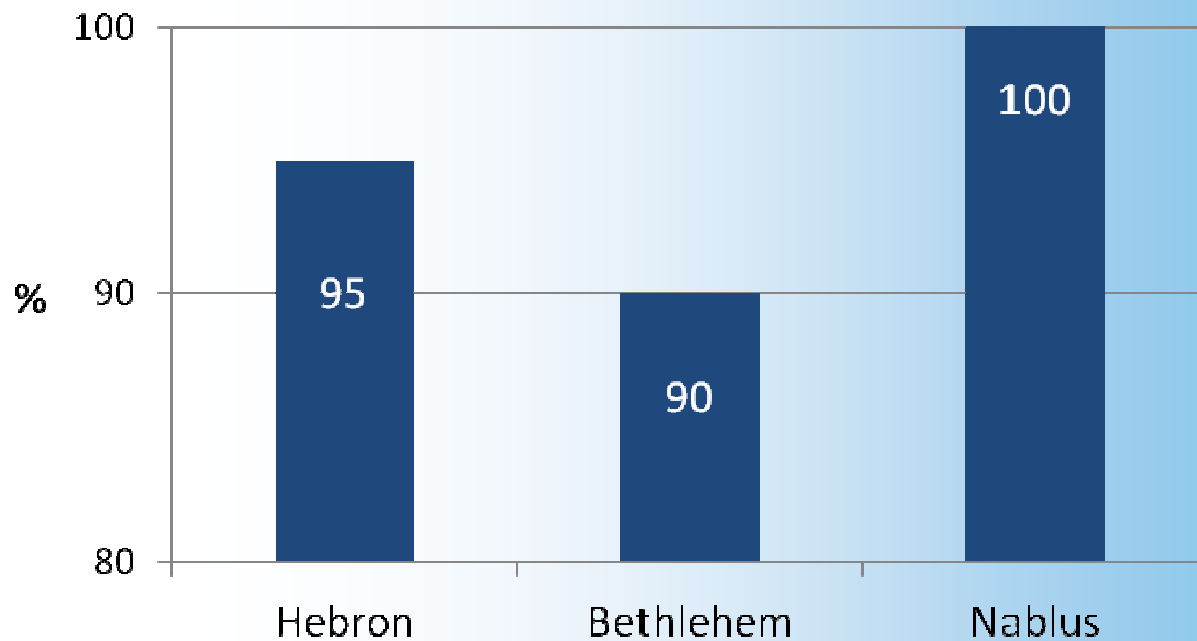

Source: EEA/ Eurostat 2010

Municipal waste collection data

Rural areas are generally less covered

Collection

% of population covered by Municipal waste collection schemes (Pre-assignment)

Challenges

- Waste separation (at source)
- Recycling of solid waste
- No sanitary landfill
- Poor public cooperation / bad habits
- No separate collection at source or at landfill
- Poor landfill management (air pollution, groundwater pollution, ugly scenery, bad smells,...)