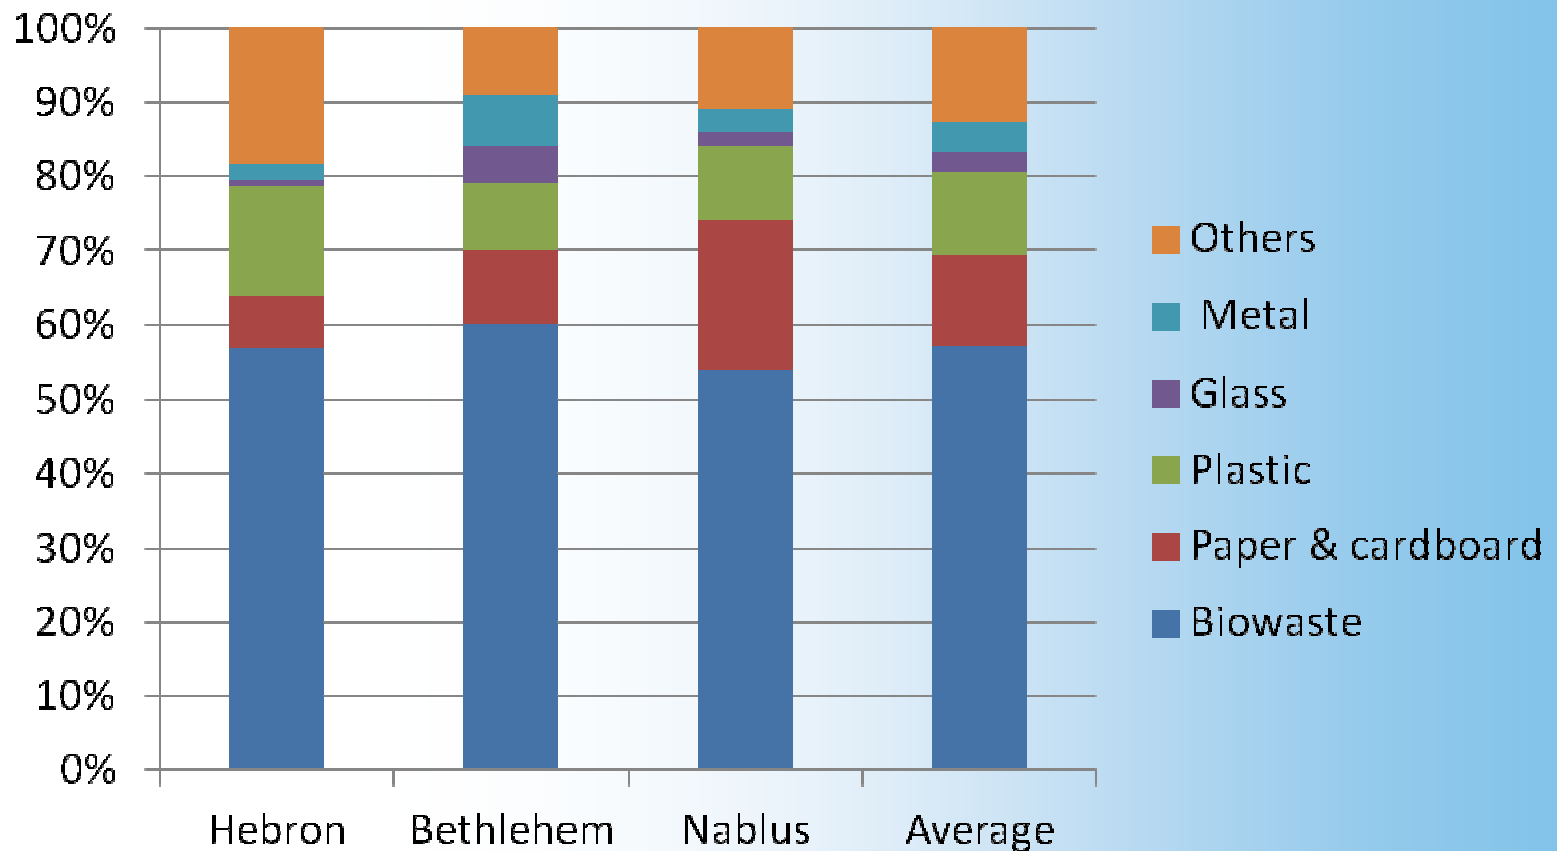

Municipal waste composition

Selected Palestine municipalities/ JSCs

Composition

Source: Pre-assignment