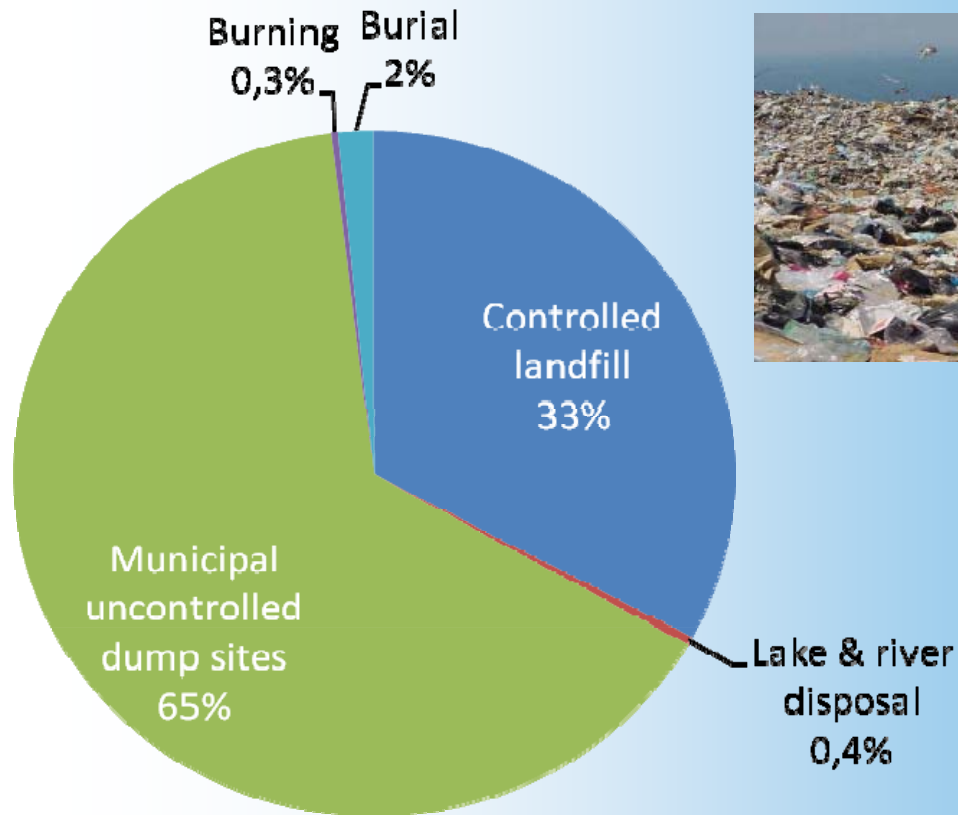

www.acrplus.org

Waste disposal methods

Turkey

Disposal methods in Turkey

Source: Turkish Statistical Institute (2003) - updated